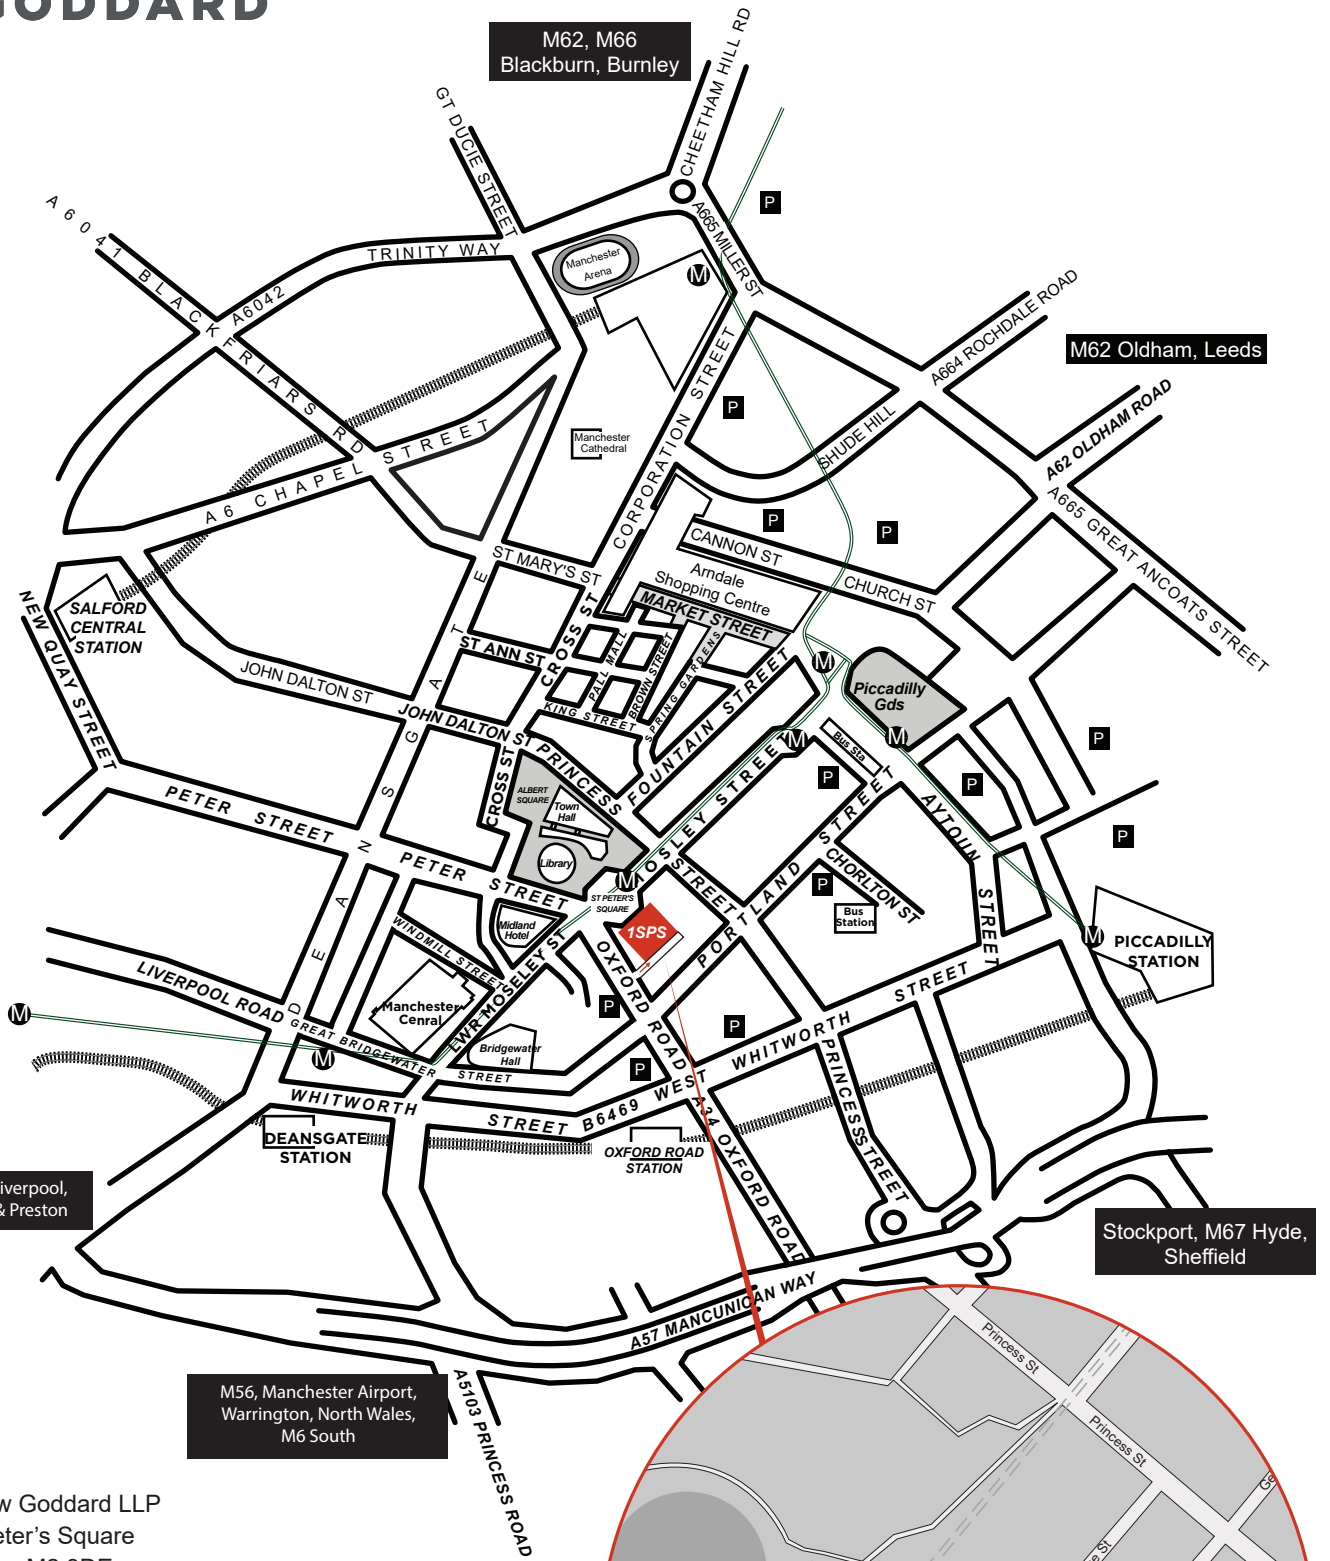

ADDLESHAW GODDARD

Addleshaw Goddard LLP
 One St Peter's Square
 Manchester M2 3DE
 DX 14301 Manchester

Tel: +44 (0)161 934 6000
 Fax: +44 (0)161 934 6060

-  Metrolink Stations
-  Car parking

*Car park entrance via Oxford St / George St.