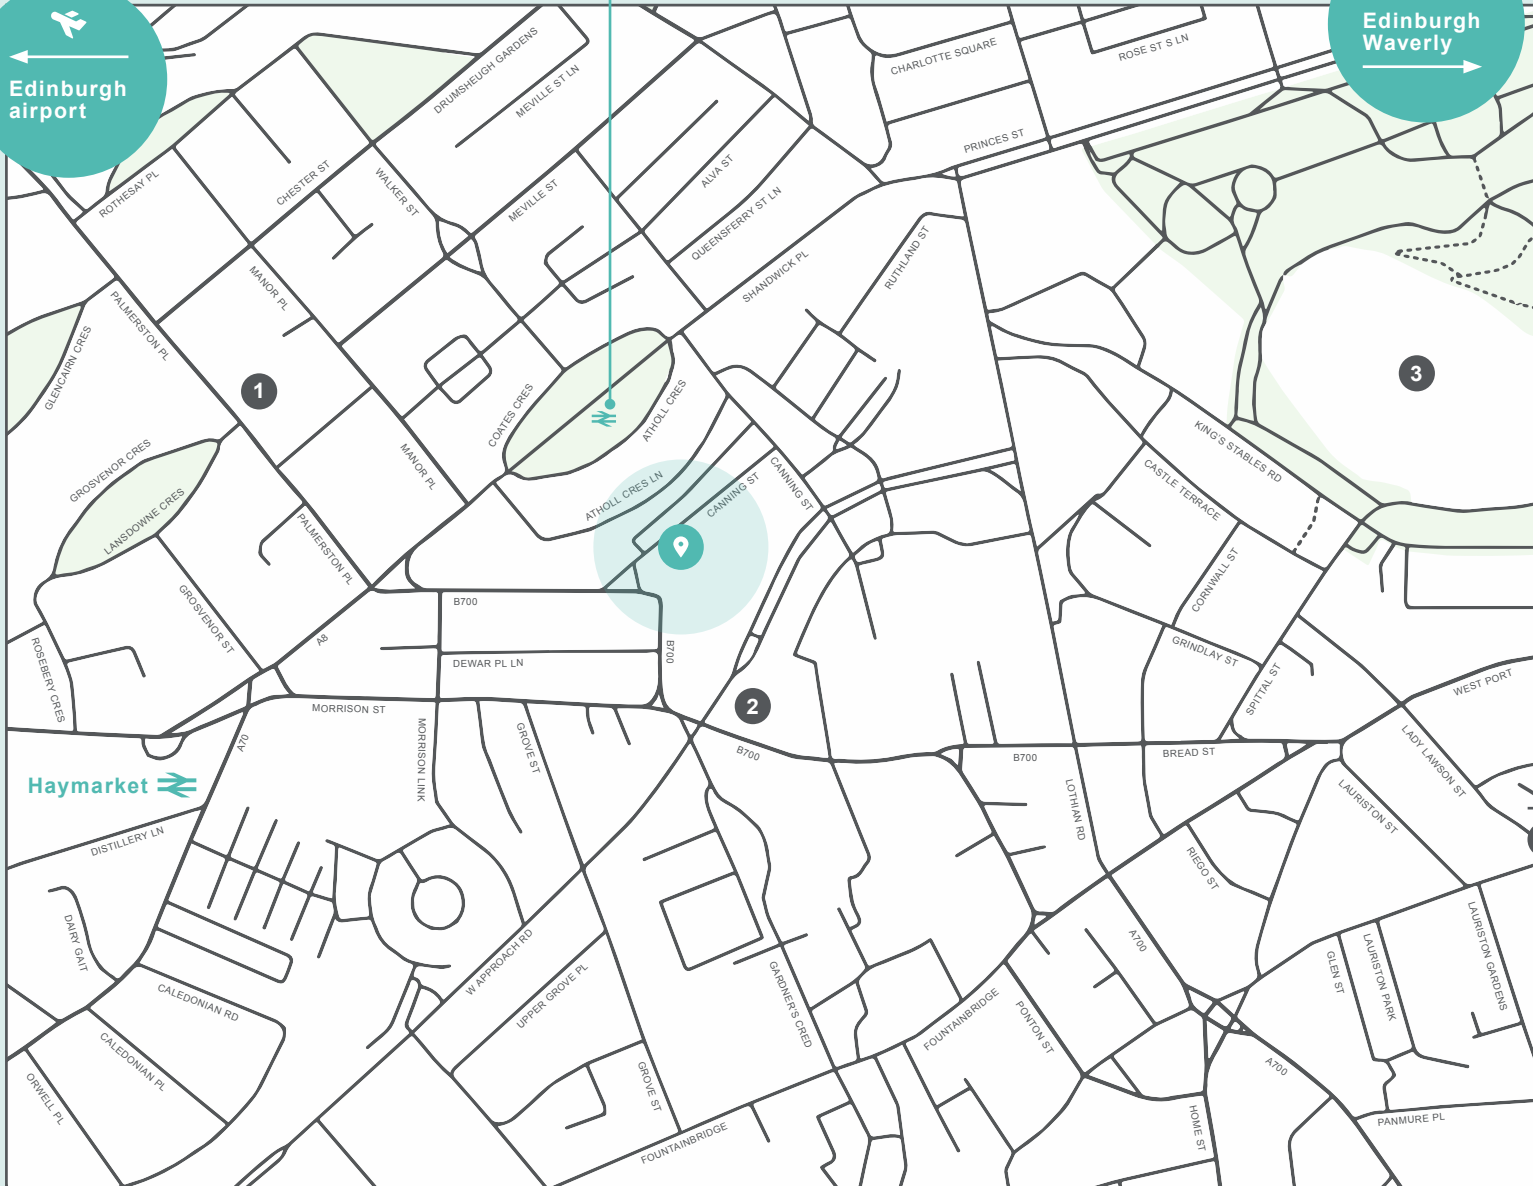

Nearest Tram stop  
West End - Princes St

### Distance from

West End - Princes St	0.2 miles
Haymarket station	0.4 miles
Edinburgh Waverley station	1.2 miles
Edinburgh airport	6.4 miles

### Landmarks

- 1 St Mary's Cathedral
- 2 Edinburgh International Conference Centre (EICC)
- 3 Edinburgh castle
- 4 Arthur's Seat